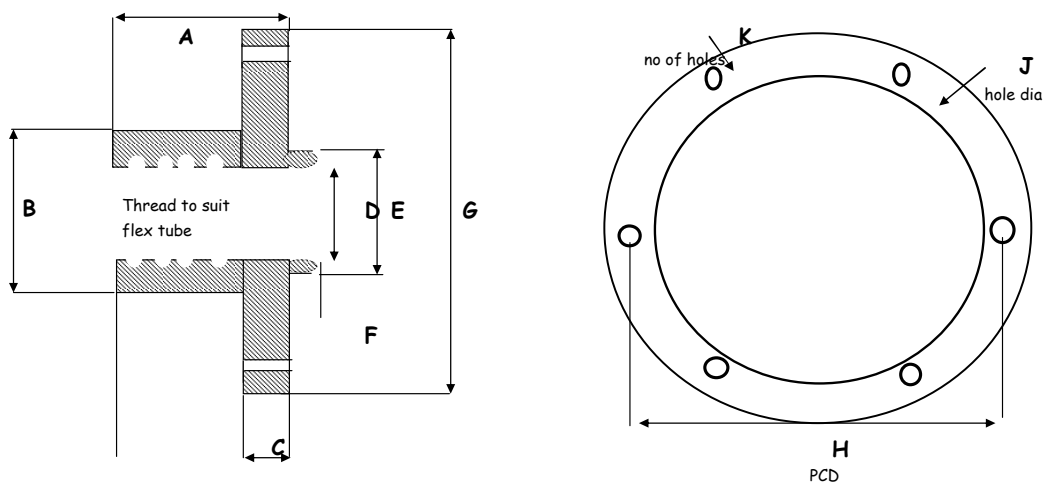

HAYES PLASTIC ENGINEERING

PHONE: 01323 844455

FAX: 01323 844488

FLANGED CONNECTOR

NOT DRAWN TO SCALE

MEASUREMENT IN MILIMETER										
SIZES	A	B DIA	C	D DIA	E DIA	F	G DIA	H	J	K
1½"	30	52	7	39	44	5	78	64	6	6
2"	34	65	9	50	55	5	93	80	6	6
3"	37	90	9	70	75	5	130	108	8	6
4"	37	112	9	95	100	5	150	130	9	6